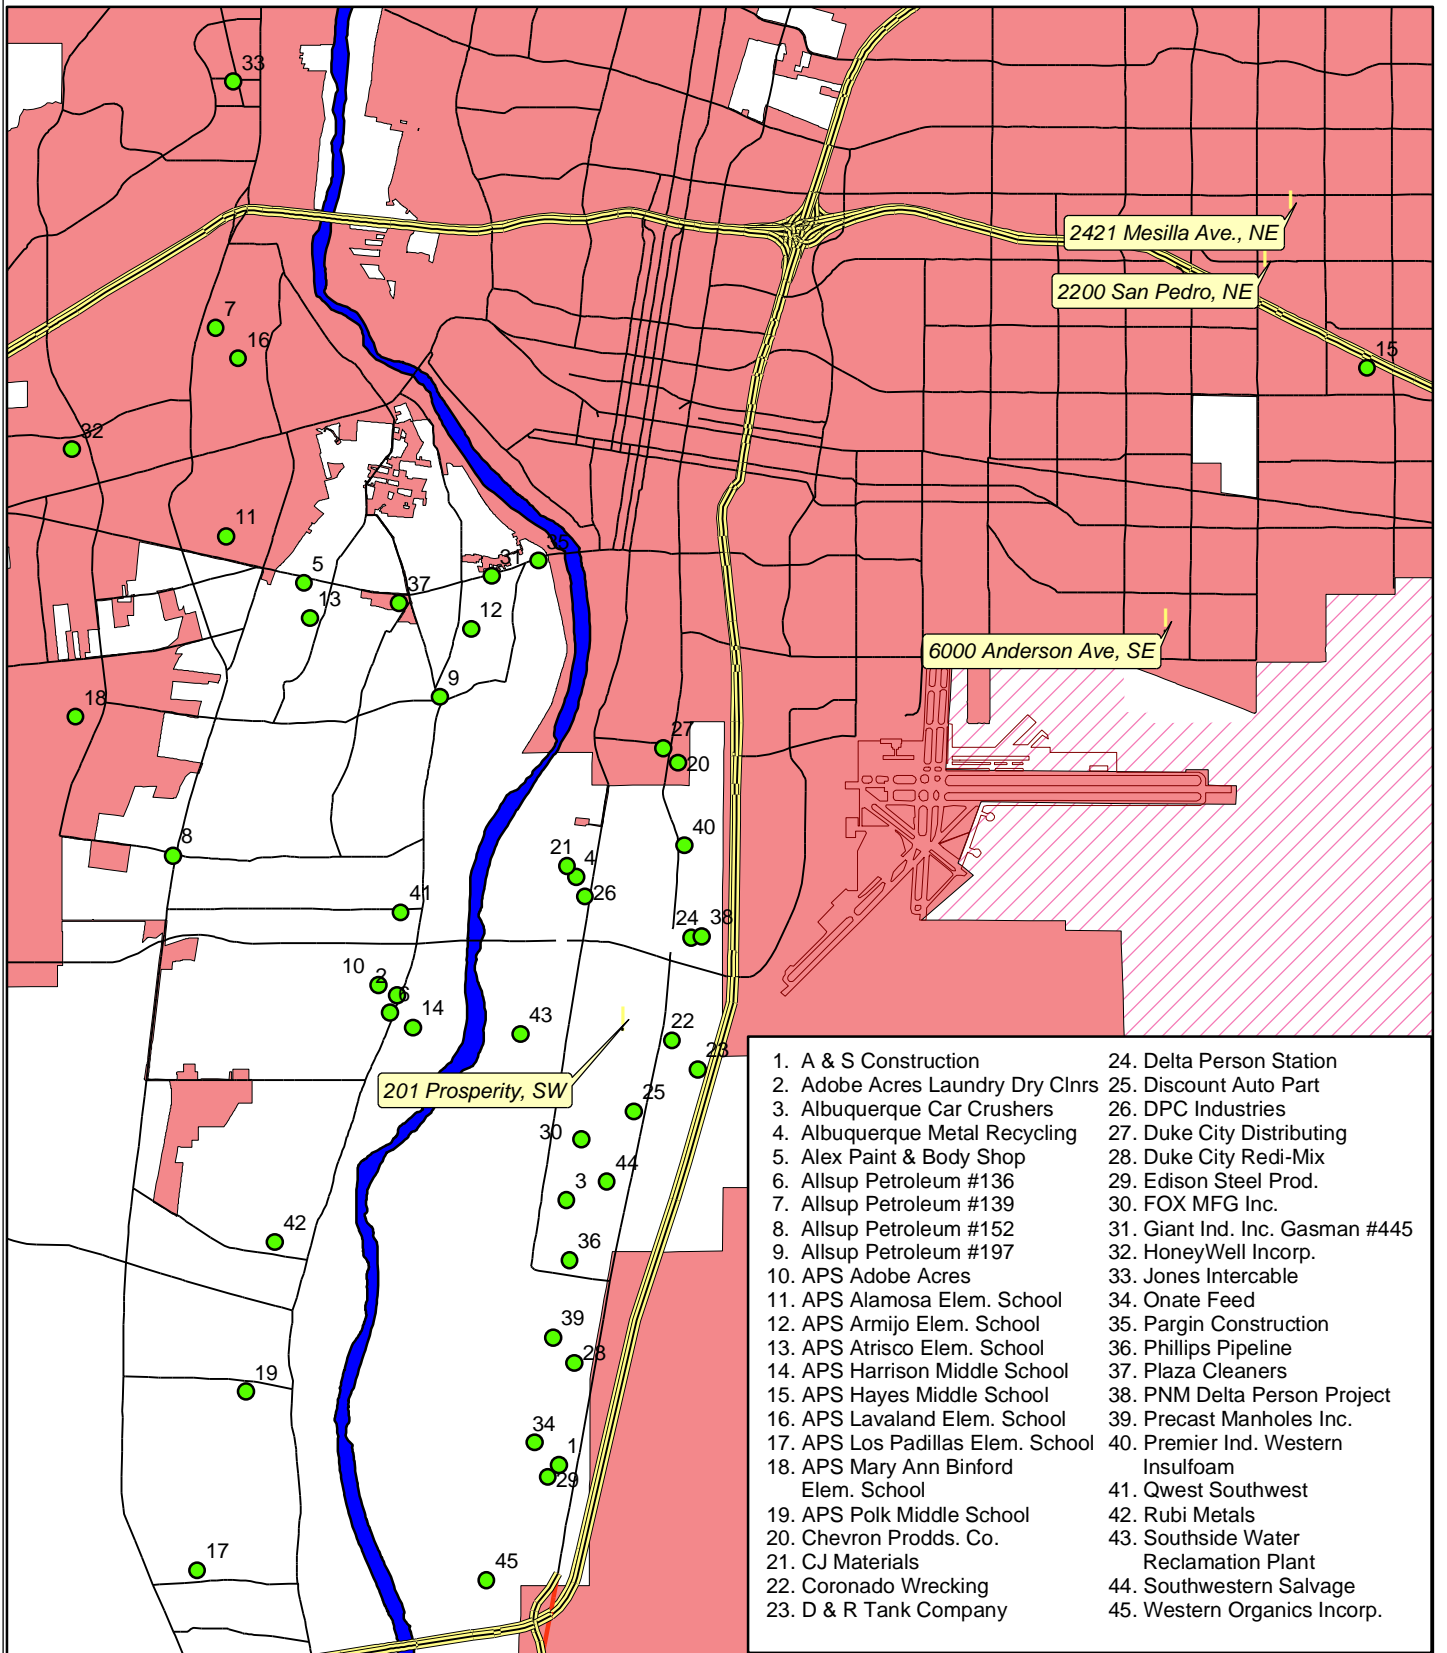

# Air Monitoring Stations and Registered Air Release Locations

Map produced by Bernalillo County Environmental Health

**3** This information is for reference only. Bernalillo County assumes no liability for errors associated with the use of these data. Users are solely responsible for confirming data accuracy when necessary. Source data are from Bernalillo County, the City of Albuquerque and the Environmental Protection Agency.

## Legend

- Air Monitoring Stations
- EPA Air Release
- Albuquerque
- Kirtland AFB
- M-2 Zoning